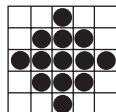

\$1 per 3-on
OR

Layer
Cake

Prize: \$500

Prize: \$1,000

Game 23
Filled in Diamond

Prize: \$2,000

SPECIAL GAME

Game 24
Crazy Bingo
Floor Sales: \$2/3-on