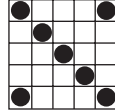

Game 1
Crazy Bingo
2 straight lines,
first number wild

Prize: \$500

Game 2
Crazy Kite
Any direction

Prize: \$500

Game 3
Double Bingo
4 corners count

Prize: \$500

Game 4
Crazy Arrow

Prize: \$1,000