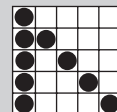

\$1 per 3-on
OR

Layer
Cake

Prize: \$500

Prize: \$1,000

Game 23
Filled in Diamond

Prize: \$2,000

SPECIAL GAME

Game 24
Crazy Bingo
Floor Sales: \$2/3-on