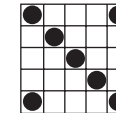

Prize: 50% to winner
50% to Miracle
Charity Fund

Game 21
Double Bingo
4 corners count