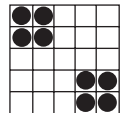

Game 20
Hammer Head T
Floor Sales: \$2/3-on

Prize: 50% to winner
50% to Miracle
Charity Fund

Game 21
Double Bingo
4 corners count

Prize: \$500

Game 22
Two Stamps

Prize: \$500

LAYER CAKE SPECIAL

Layer Cake
Filling