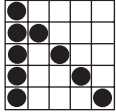

**GLOW
PARTY**
NIGHT OWL BASH

\$20 Buy-in Plays 9-on
\$5 Extra Plays 3-on
Computer Buy-in 18-on \$40

Shaded games are not included in your package.

-POTAWATOMI-
BINGO • CASINO®

1721 WEST CANAL STREET • MILWAUKEE, WI 53233
1-800-PAYSBIG • PAYSBIG.COM

Game 1
Crazy Bingo
2 straight lines,
first number wild

Prize: \$500

Game 2
Crazy Kite
Any direction

Prize: \$500

Game 3
Double Bingo
4 corners count

Prize: \$500

Game 4
Crazy Arrow

Prize: \$1,000