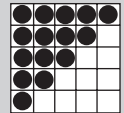

Prize for coverall in 46 numbers or
less: **\$500,000**
Paid in annuity

INTERMISSION

Game 15
Crazy Bingo
2 straight lines,
first number wild

Prize: \$500

Game 16
Two Brackets

Prize: \$500

TRIANGLE GAME

Game 17
Floor Sales: \$1