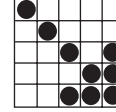

Game 1
Crazy Bingo
2 straight lines,
first number wild

Prize: \$500

Game 2
Crazy Kite
Any direction

Prize: \$500

Game 3
Double Bingo
4 corners count

Prize: \$500

Game 4
Crazy Arrow

Prize: \$1,000