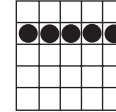

DOUBLE ACTION SPECIAL

Game 8
Coverall

Floor Sales: \$1/1-on

Prize: \$500
35 numbers or less
pays \$1,199

Game 9
Hardway
No FREE Space

Prize: \$500

Game 10
Handstand

Prize: \$2,000

POT OF GOLD

Floor Sales: \$3

- Game 11 • Match 3
Posted amount or \$100
- Game 12 • Outline diamond
Posted amount or \$200
- Game 13 • Large picture frame
Posted amount or \$300
- Game 14 • Coverall
Posted amount or \$1,000