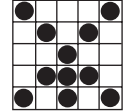

DOUBLE ACTION SPECIAL

Game 8
Coverall

Floor Sales: \$1/1-on

Prize: \$500
35 numbers or less
pays \$1,199

Game 9
Hardway
No FREE Space

Prize: \$500

Game 10
Handstand

Prize: \$2,000

POT OF GOLD

Floor Sales: \$3

- Game 11 • Match 3
Posted amount or \$100
- Game 12 • Outline diamond
Posted amount or \$200
- Game 13 • Large picture frame
Posted amount or \$300
- Game 14 • Coverall
Posted amount or \$1,000