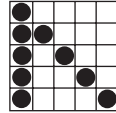

POT OF GOLD

Floor Sales: \$3

- Game 11 • Match 3
Posted amount or \$100
- Game 12 • Outline diamond
Posted amount or \$200
- Game 13 • Large picture frame
Posted amount or \$300
- Game 14 • Coverall
Posted amount or \$1,000

Prize for coverall in 46 numbers or
less: **\$500,000**
Paid in annuity

INTERMISSION

Game 15
Crazy Bingo
2 straight lines,
first number wild

Prize: \$500

Game 16
Two Brackets

Prize: \$500

TRIANGLE GAME

Game 17
Floor Sales: \$1