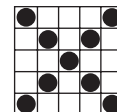

Special Prize

Game 25
Letter "X"