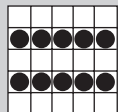

Game 20
Hammer Head T
Floor Sales: \$2/3-on

Prize: 50% to winner
50% to Miracle
Charity Fund

Game 21
Double Bingo
4 corners count

Prize: \$500

Game 22
Two Stamps

Prize: \$500

LAYER CAKE SPECIAL

Layer Cake
Filling