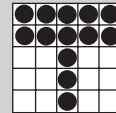

50/50 SPECIAL

Game 20
Hammer Head T
Floor Sales: $2/3-on