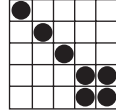

Game 1
Crazy Bingo
2 straight lines,
first number wild

Prize: \$500

Game 2
Crazy Kite
Any direction

Prize: \$500

Game 3
Double Bingo
4 corners count

Prize: \$500

Game 4
Crazy Arrow

Prize: \$1,000