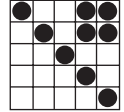

Prize: $1,000

Game 5
Line & Stamp