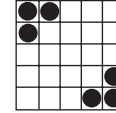

POT OF GOLD

Floor Sales: \$3

- Game 11 • Match 3
Posted amount or \$100
- Game 12 • Outline diamond
Posted amount or \$200
- Game 13 • Large picture frame
Posted amount or \$300
- Game 14 • Coverall
Posted amount or \$1,000

Prize for coverall in 46 numbers or
less: **\$500,000**
Paid in annuity

INTERMISSION

Game 15
Crazy Bingo
2 straight lines,
first number wild

Prize: \$500

Game 16
Two Brackets

Prize: \$500

TRIANGLE GAME

Game 17
Floor Sales: \$1