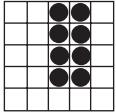

Prize: $500

Game 6
Eight Pack
Anywhere