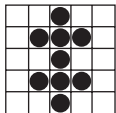

Prize: Shaded $1,000
Unshaded $500

Game 18
Small Turtle