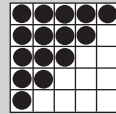

Triangle Special

Game 5
Triangle Game
Floor Sales: $1