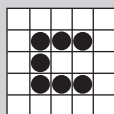

Charity Game

Game 15
Crazy Horseshoe

Floor Sales: $1

Prize: 50% to winner
50% to Miracle
Charity Fund

Game 16
Letter "X"