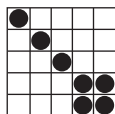

Shaded games not included in your package.

Game 1
Crazy Bingo
2 straight lines,
first number wild

Prize: \$200

Game 2
Small Picture Frame
As Shown

Prize: \$200

Game 3
Six Pack
No FREE Space

Prize: \$200

Game 4
Crazy Kite
Any Direction