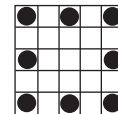

Shaded games not included in your package.

Game 1
Crazy Bingo
2 straight lines,
first number wild

Prize: \$200

Game 2
Small Picture Frame
As Shown

Prize: \$200

Game 3
Six Pack
No FREE Space

Prize: \$200

Game 4
Crazy Kite
Any Direction

Prize: \$200

Triangle Special

Game 5
Triangle Game
Floor Sales: \$1

Prize: Shaded \$400
Unshaded \$200

Game 6
Broken Frame
As Shown

Prize: \$200

Game 7
Eight Pack
Anywhere

Prize: \$200

Game 8
Double Bingo
4 Corners Count

Prize: \$200

Game 9
3 Brackets
In Any Corners

Prize: \$200

INTERMISSION

Diamond Special

Game 10
Outline Diamond

Top: \$100
Middle: \$200
Bottom: \$300