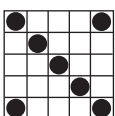

Shaded games not included in your package.

Game 1
Crazy Bingo
2 straight lines,
first number wild

Prize: \$200

Game 2
Small Picture Frame
As Shown

Prize: \$200

Game 3
Six Pack
No FREE Space

Prize: \$200

Game 4
Crazy Kite
Any Direction

Prize: \$200

Triangle Special

Game 5
Triangle Game
Floor Sales: \$1

Prize: Shaded \$400
Unshaded \$200

Game 6
Broken Frame
As Shown

Prize: \$200

Game 7
Eight Pack
Anywhere

Prize: \$200

Game 8
Double Bingo
4 Corners Count

Prize: \$200

Game 9
3 Brackets
In Any Corners

Prize: \$200

INTERMISSION

Diamond Special

Game 10
Outline Diamond

Top: \$100
Middle: \$200
Bottom: \$300

Game 11
Filled In Diamond

Floor Sales: \$2 same sheet

Top: \$400
Middle: \$500
Bottom: \$600

Game 12
Line & Stamp
No Overlapping

Prize: \$200

Game 13
Crazy "L"
Any Direction

Prize: \$200

Game 14
Crazy Bingo
2 straight lines,
first number wild