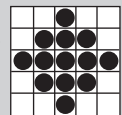

Game 8
Double Bingo
4 Corners Count

Prize: \$200

Game 9
3 Brackets
In Any Corners

Prize: \$200

INTERMISSION

Diamond Special

Game 10
Outline Diamond

Top: \$100
Middle: \$200
Bottom: \$300

Game 11
Filled In Diamond

Floor Sales: \$2 same sheet

Top: \$400
Middle: \$500
Bottom: \$600

Game 12
Line & Stamp
No Overlapping

Prize: \$200

Game 13
Crazy "L"
Any Direction

Prize: \$200

Game 14
Crazy Bingo
2 straight lines,
first number wild