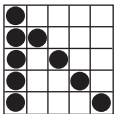

Wake up your morning with...

1721 WEST CANAL ST.
MILWAUKEE, WI 53233
1-800-PAYS BIG
414-645-6888
PAYSBIG.COM

BINGO • CASINO

BREAKFAST BINGO

\$10 Buy-in Plays 6-on • \$5 for Extra 3-on • Hotball \$1 • Special Package \$7
Doors Open at 8 A.M. • Games Start at 9:30 A.M. • Computer Buy-in 9 cards-\$15

Shaded games not included in your package.

Game 1
Crazy Bingo
2 straight lines,
first number wild

Prize: \$200

Game 2
Small Picture Frame
As Shown

Prize: \$200

Game 3
Six Pack
No FREE Space

Prize: \$200

Game 4
Crazy Kite
Any Direction