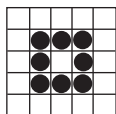

Wake up your morning with...

1721 WEST CANAL ST.
MILWAUKEE, WI 53233
1-800-PAYS BIG
414-645-6888
PAYSBIG.COM

BINGO • CASINO

BREAKFAST BINGO

\$10 Buy-in Plays 6-on • \$5 for Extra 3-on • Hotball \$1 • Special Package \$7
Doors Open at 8 A.M. • Games Start at 9:30 A.M. • Computer Buy-in 9 cards-\$15

Shaded games not included in your package.

Game 1
Crazy Bingo
2 straight lines,
first number wild

Prize: \$200

Game 2
Small Picture Frame
As Shown

Prize: \$200

Game 3
Six Pack
No FREE Space

Prize: \$200

Game 4
Crazy Kite
Any Direction