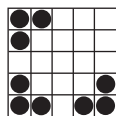

Shaded games not included in your package.

Game 1
Crazy Bingo
2 straight lines,
first number wild

Prize: \$200

Game 2
Small Picture Frame
As Shown

Prize: \$200

Game 3
Six Pack
No FREE Space

Prize: \$200

Game 4
Crazy Kite
Any Direction

Prize: \$200

Triangle Special

Game 5
Triangle Game
Floor Sales: \$1

Prize: Shaded \$400
Unshaded \$200

Game 6
Broken Frame
As Shown

Prize: \$200

Game 7
Eight Pack
Anywhere

Prize: \$200

Game 8
Double Bingo
4 Corners Count

Prize: \$200

Game 9
3 Brackets
In Any Corners

Prize: \$200

INTERMISSION

Diamond Special

Game 10
Outline Diamond

Top: \$100
Middle: \$200
Bottom: \$300