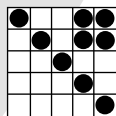

Game 8
Double Bingo
4 Corners Count

Prize: \$200

Game 9
3 Brackets
In Any Corners

Prize: \$200

INTERMISSION

Diamond Special

Game 10
Outline Diamond

Top: \$100
Middle: \$200
Bottom: \$300

Game 11
Filled In Diamond

Floor Sales: \$2 same sheet

Top: \$400
Middle: \$500
Bottom: \$600

Game 12
Line & Stamp
No Overlapping

Prize: \$200

Game 13
Crazy "L"
Any Direction

Prize: \$200

Game 14
Crazy Bingo
2 straight lines,
first number wild