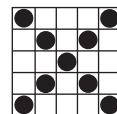

Wake up your morning with...

1721 WEST CANAL ST.
MILWAUKEE, WI 53233
1-800-PAYS BIG
414-645-6888
PAYSBIG.COM

BINGO • CASINO

BREAKFAST BINGO

$10 Buy-in Plays 6-on • $5 for Extra 3-on • Hotball $1 • Special Package $7
Doors Open at 8 A.M. • Games Start at 9:30 A.M. • Computer Buy-in 9 cards-$15

Shaded games not included in your package.

Game 1
Crazy Bingo
2 straight lines,
first number wild

Prize: $200

Game 2
Small Picture Frame
As Shown

Prize: $200

Game 3
Six Pack
No FREE Space

Prize: $200

Game 4
Crazy Kite
Any Direction

Prize: $200

Triangle Special

Game 5
Triangle Game
Floor Sales: $1

Prize: Shaded $400
Unshaded $200

Game 6
Broken Frame
As Shown

Prize: $200

Game 7
Eight Pack
Anywhere

Prize: $200

Game 8
Double Bingo
4 Corners Count

Prize: $200

Game 9
3 Brackets
In Any Corners

Prize: $200

INTERMISSION

Diamond Special

Game 10
Outline Diamond

Top: $100
Middle: $200
Bottom: $300

Game 11
Filled In Diamond

Floor Sales: $2 same sheet

Top: $400
Middle: $500
Bottom: $600

Game 12
Line & Stamp
No Overlapping

Prize: $200

Game 13
Crazy "L"
Any Direction

Prize: $200

Game 14
Crazy Bingo
2 straight lines,
first number wild

Prize: $200

LAYER CAKE SPECIAL

Layer Cake
Filling

Prize: $250

Layer
Cake

Prize: $500

$1 per 3on
OR

Charity Game

Game 15
Crazy Horseshoe

Floor Sales: $1

Prize: 50% to winner
50% to Miracle
Charity Fund

Game 16
Letter "X"

Prize: $200

Game 17
Full Card

Prize: $300

Extra
3-on:
$1
same
sheet

Pick Yur Platter

Game 18
Pick Yur Platter

Floor Sales: $2

Prize: Jackpot
or $400