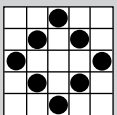

Game 8
Double Bingo
4 Corners Count

Prize: \$200

Game 9
3 Brackets
In Any Corners

Prize: \$200

INTERMISSION

Diamond Special

Game 10
Outline Diamond

Top: \$100
Middle: \$200
Bottom: \$300

Game 11
Filled In Diamond

Floor Sales: \$2 same sheet

Top: \$400
Middle: \$500
Bottom: \$600

Game 12
Line & Stamp
No Overlapping

Prize: \$200

Game 13
Crazy "L"
Any Direction

Prize: \$200

Game 14
Crazy Bingo
2 straight lines,
first number wild