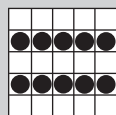

LAYER CAKE SPECIAL

Layer Cake
Filling