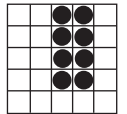

Shaded games not included in your package.

Game 1
Crazy Bingo
2 straight lines,
first number wild

Prize: \$200

Game 2
Small Picture Frame
As Shown

Prize: \$200

Game 3
Six Pack
No FREE Space

Prize: \$200

Game 4
Crazy Kite
Any Direction

Prize: \$200

Triangle Special

Game 5
Triangle Game
Floor Sales: \$1

Prize: Shaded \$400
Unshaded \$200

Game 6
Broken Frame
As Shown

Prize: \$200

Game 7
Eight Pack
Anywhere

Prize: \$200

Game 8
Double Bingo
4 Corners Count

Prize: \$200

Game 9
3 Brackets
In Any Corners

Prize: \$200

INTERMISSION

Diamond Special

Game 10
Outline Diamond

Top: \$100
Middle: \$200
Bottom: \$300