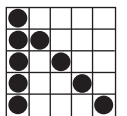

Game 8
Double Bingo
4 Corners Count

Prize: \$200

Game 9
3 Brackets
In Any Corners

Prize: \$200

INTERMISSION

Diamond Special

Game 10
Outline Diamond

Top: \$100
Middle: \$200
Bottom: \$300

Game 11
Filled In Diamond

Floor Sales: \$2 same sheet

Top: \$400
Middle: \$500
Bottom: \$600

Game 12
Line & Stamp
No Overlapping

Prize: \$200

Game 13
Crazy "L"
Any Direction

Prize: \$200

Game 14
Crazy Bingo
2 straight lines,
first number wild