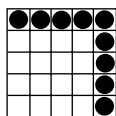

Top: \$400
Middle: \$500
Bottom: \$600

Game 12
Line & Stamp

Prize: \$200

INTERMISSION

Game 13
Crazy "L"
Any Direction

Prize: \$200

Game 14
Crazy Bingo
2 straight lines,
first number wild

Prize: \$200