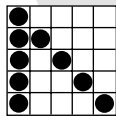

Prize: \$200

Game 9
3 Brackets

Prize: \$200

Diamond Special

Game 10
Outline Diamond

Top: \$100
Middle: \$200
Bottom: \$300

Game 11
Filled In Diamond

Floor Sales: \$2 same sheet

Top: \$400
Middle: \$500
Bottom: \$600

Game 12
Line & Stamp

Prize: \$200

INTERMISSION

Game 13
Crazy "L"
Any Direction

Prize: \$200

Game 14
Crazy Bingo
2 straight lines,
first number wild

Prize: \$200