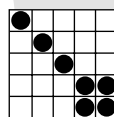

Shaded games not included in your package.

Game 1
Crazy Bingo
2 straight lines,
first number wild

Prize: \$200

Game 2
Small Picture Frame

Prize: \$200

Game 3
Six Pack
No FREE Space

Prize: \$200

Game 4
Crazy Kite
Any Direction

Prize: \$200

Game 5
Triangle Game
Floor Sales: \$1

Prize: Shaded \$400
Unshaded \$200

Game 6
Broken Frame

Prize: \$200

Game 7
Eight Pack
Anywhere

Prize: \$200

Game 8
Double Bingo
4 Corners Count