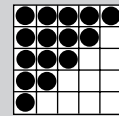

Shaded games not included in your package.

Game 1
Crazy Bingo
2 straight lines,
first number wild

Prize: \$200

Game 2
Small Picture Frame

Prize: \$200

Game 3
Six Pack
No FREE Space

Prize: \$200

Game 4
Crazy Kite
Any Direction

Prize: \$200

Game 5
Triangle Game
Floor Sales: \$1

Prize: Shaded \$400
Unshaded \$200

Game 6
Broken Frame

Prize: \$200

Game 7
Eight Pack
Anywhere

Prize: \$200

Game 8
Double Bingo
4 Corners Count