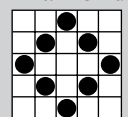

Prize: \$200

Game 5
Triangle Game
Floor Sales: \$1

Prize: Shaded \$400
Unshaded \$200

Game 6
Broken Frame

Prize: \$200

Game 7
Eight Pack
Anywhere

Prize: \$200

Game 8
Double Bingo
4 Corners Count

Prize: \$200

Game 9
3 Brackets

Prize: \$200

Diamond Special

Game 10
Outline Diamond

Top: \$100
Middle: \$200
Bottom: \$300

Game 11
Filled In Diamond

Floor Sales: \$2 same sheet

Top: \$400
Middle: \$500
Bottom: \$600

Game 12
Line & Stamp

Prize: \$200

INTERMISSION

Game 13
Crazy "L"
Any Direction

Prize: \$200

Game 14
Crazy Bingo
2 straight lines,
first number wild

Prize: \$200