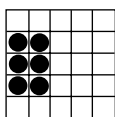

Shaded games not included in your package.

Game 1
Crazy Bingo
2 straight lines,
first number wild

Prize: \$200

Game 2
Small Picture Frame

Prize: \$200

Game 3
Six Pack
No FREE Space

Prize: \$200

Game 4
Crazy Kite
Any Direction

Prize: \$200

Game 5
Triangle Game
Floor Sales: \$1

Prize: Shaded \$400
Unshaded \$200

Game 6
Broken Frame

Prize: \$200

Game 7
Eight Pack
Anywhere

Prize: \$200

Game 8
Double Bingo
4 Corners Count