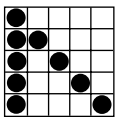

Wake up your morning with...

BINGO • CASINO

1721 West Canal St.
Milwaukee, WI 53233
1-800-PAYS BIG
414-645-6888
www.paysbig.com

BREAKFAST BINGO

\$10 Buy-in Plays 6-on • \$5 for Extra 3-on
Doors Open at 8 A.M. • Games Start at 9:30 A.M. • PBK minimum Buy-in 9 cards-\$15

Shaded games not included in your package.

Game 1
Crazy Bingo
2 straight lines,
first number wild

Prize: \$200

Game 2
Small Picture Frame

Prize: \$200

Game 3
Six Pack
No FREE Space

Prize: \$200

Game 4
Crazy Kite
Any Direction