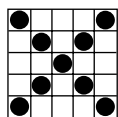

Prize: 50/50

Game 16
Letter "X"