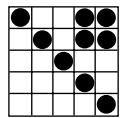

Prize: \$200

Game 9
3 Brackets

Prize: \$200

Diamond Special

Game 10
Outline Diamond

Top: \$100
Middle: \$200
Bottom: \$300

Game 11
Filled In Diamond

Floor Sales: \$2 same sheet

Top: \$400
Middle: \$500
Bottom: \$600

Game 12
Line & Stamp

Prize: \$200

INTERMISSION

Game 13
Crazy "L"
Any Direction

Prize: \$200

Game 14
Crazy Bingo
2 straight lines,
first number wild

Prize: \$200