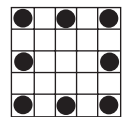

Shaded games not included in your package.

Game 1
Crazy Bingo
2 straight lines,
first number wild

Prize: \$200

Game 2
Small Picture Frame

Prize: \$200

Game 3
Six Pack
No FREE Space

Prize: \$200

Game 4
Crazy Kite
Any Direction

Prize: \$200

Game 5
Triangle Game
Floor Sales: \$1

Prize: Shaded \$400
Unshaded \$200

Game 6
Broken Frame

Prize: \$200

Game 7
Eight Pack
Anywhere

Prize: \$200

Game 8
Double Bingo
4 Corners Count