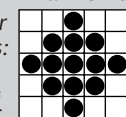

Prize: \$200

Game 9
3 Brackets

Prize: \$200

Diamond Special

Game 10
Outline Diamond

Top: \$100
Middle: \$200
Bottom: \$300

Game 11
Filled In Diamond

Floor Sales: \$2 same sheet

Top: \$400
Middle: \$500
Bottom: \$600

Game 12
Line & Stamp

Prize: \$200

INTERMISSION

Game 13
Crazy "L"
Any Direction

Prize: \$200

Game 14
Crazy Bingo
2 straight lines,
first number wild

Prize: \$200