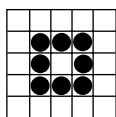

Wake up your morning with...

BINGO • CASINO

1721 West Canal St.
Milwaukee, WI 53233
1-800-PAYS BIG
414-645-6888
www.paysbig.com

BREAKFAST BINGO

\$10 Buy-in Plays 6-on • \$5 for Extra 3-on
Doors Open at 8 A.M. • Games Start at 9:30 A.M. • PBK minimum Buy-in 9 cards-\$15

Shaded games not included in your package.

Game 1
Crazy Bingo
2 straight lines,
first number wild

Prize: \$200

Game 2
Small Picture Frame

Prize: \$200

Game 3
Six Pack
No FREE Space

Prize: \$200

Game 4
Crazy Kite
Any Direction