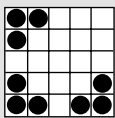

Shaded games not included in your package.

Game 1
Crazy Bingo
2 straight lines,
first number wild

Prize: \$200

Game 2
Small Picture Frame

Prize: \$200

Game 3
Six Pack
No FREE Space

Prize: \$200

Game 4
Crazy Kite
Any Direction

Prize: \$200

Game 5
Triangle Game
Floor Sales: \$1

Prize: Shaded \$400
Unshaded \$200

Game 6
Broken Frame

Prize: \$200

Game 7
Eight Pack
Anywhere

Prize: \$200

Game 8
Double Bingo
4 Corners Count

Prize: \$200

Game 9
3 Brackets

Prize: \$200

Diamond Special

Game 10
Outline Diamond

Top: \$100
Middle: \$200
Bottom: \$300

Game 11
Filled In Diamond

Floor Sales: \$2 same sheet