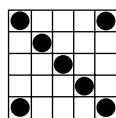

Shaded games not included in your package.

Game 1
Crazy Bingo
2 straight lines,
first number wild

Prize: \$200

Game 2
Small Picture Frame

Prize: \$200

Game 3
Six Pack
No FREE Space

Prize: \$200

Game 4
Crazy Kite
Any Direction

Prize: \$200

Game 5
Triangle Game
Floor Sales: \$1

Prize: Shaded \$400
Unshaded \$200

Game 6
Broken Frame

Prize: \$200

Game 7
Eight Pack
Anywhere

Prize: \$200

Game 8
Double Bingo
4 Corners Count

Prize: \$200

Game 9
3 Brackets

Prize: \$200

Diamond Special

Game 10
Outline Diamond

Top: \$100
Middle: \$200
Bottom: \$300

Game 11
Filled In Diamond

Floor Sales: \$2 same sheet