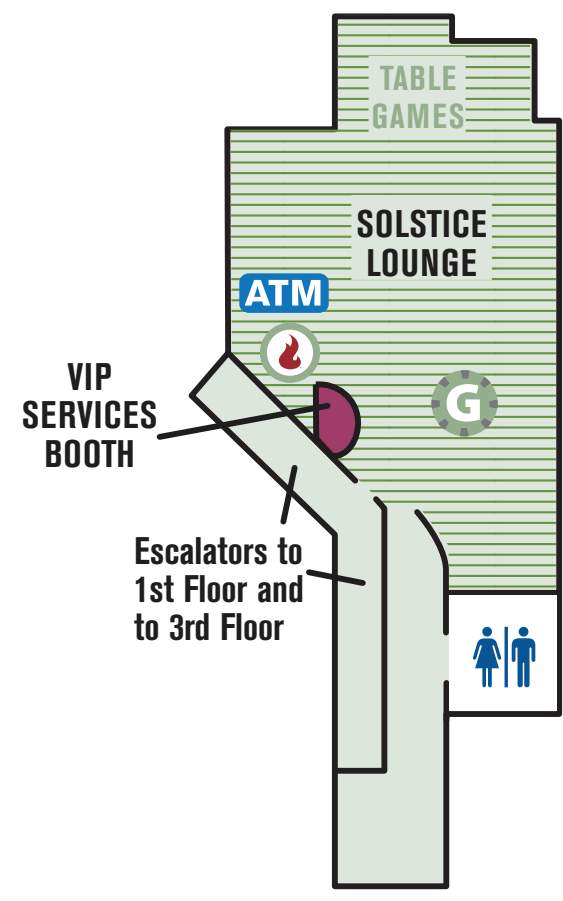

**FIRST FLOOR**

**GAMING**

- HIGH-LIMIT ROOM
- SLOTS
- TABLE GAMES

**ENTERTAINMENT**

- BAR 360
- THE CURVE
- THE NORTHERN LIGHTS THEATER
- TOPGOLF SWING SUITE

**DINING**

- THE BUFFET
- CANAL STREET CAFÉ
- DREAM DANCE STEAKHOUSE
- FIRE PIT SPORTS BAR & GRILL
- RUYI
- STONE CREEK COFFEE

- BINGO HALL
- OFF-TRACK BETTING
- POKER ROOM
- SKY LODGE NONSMOKING SLOTS

**DINING**

- BELLA ITALIANA
- BINGO SNACK BAR
- MENOMONEE VALLEY FOOD COURT

**CATERING**

- CLARITY ROOM
- EVENT CENTER
- FIREPLACE/TRIBAL ROOM
- HARMONY ROOM
- INNOVATION ROOM
- INSPIRE ROOM
- LEGACY BALLROOM
- PROGRESS ROOM
- PROSPERITY ROOM
- SERENITY ROOM
- WOODLAND DREAMS BALLROOM

**RETAIL**

- SWEET GRASS GIFT SHOP

**SECOND FLOOR**

**LEGEND**

- HOTEL
- DINING
- ENTERTAINMENT
- FKC
- SECURITY
- GUEST SERVICES
- GAMING FLOOR
- SALES & CATERING
- EMBER SALON & SPA
- NONSMOKING GAMING FLOOR
- ENTRANCE
- GAMBLING FLOOR
- DINING
- RESTROOM
- ELEVATOR
- PROMOTIONAL KIOSK
- ENROLLMENT KIOSK
- ESCALATOR
- CASHIER
- ATM
- TICKET REDEMPTION
- TELEPHONE

**THIRD FLOOR**

**NINETEENTH FLOOR**