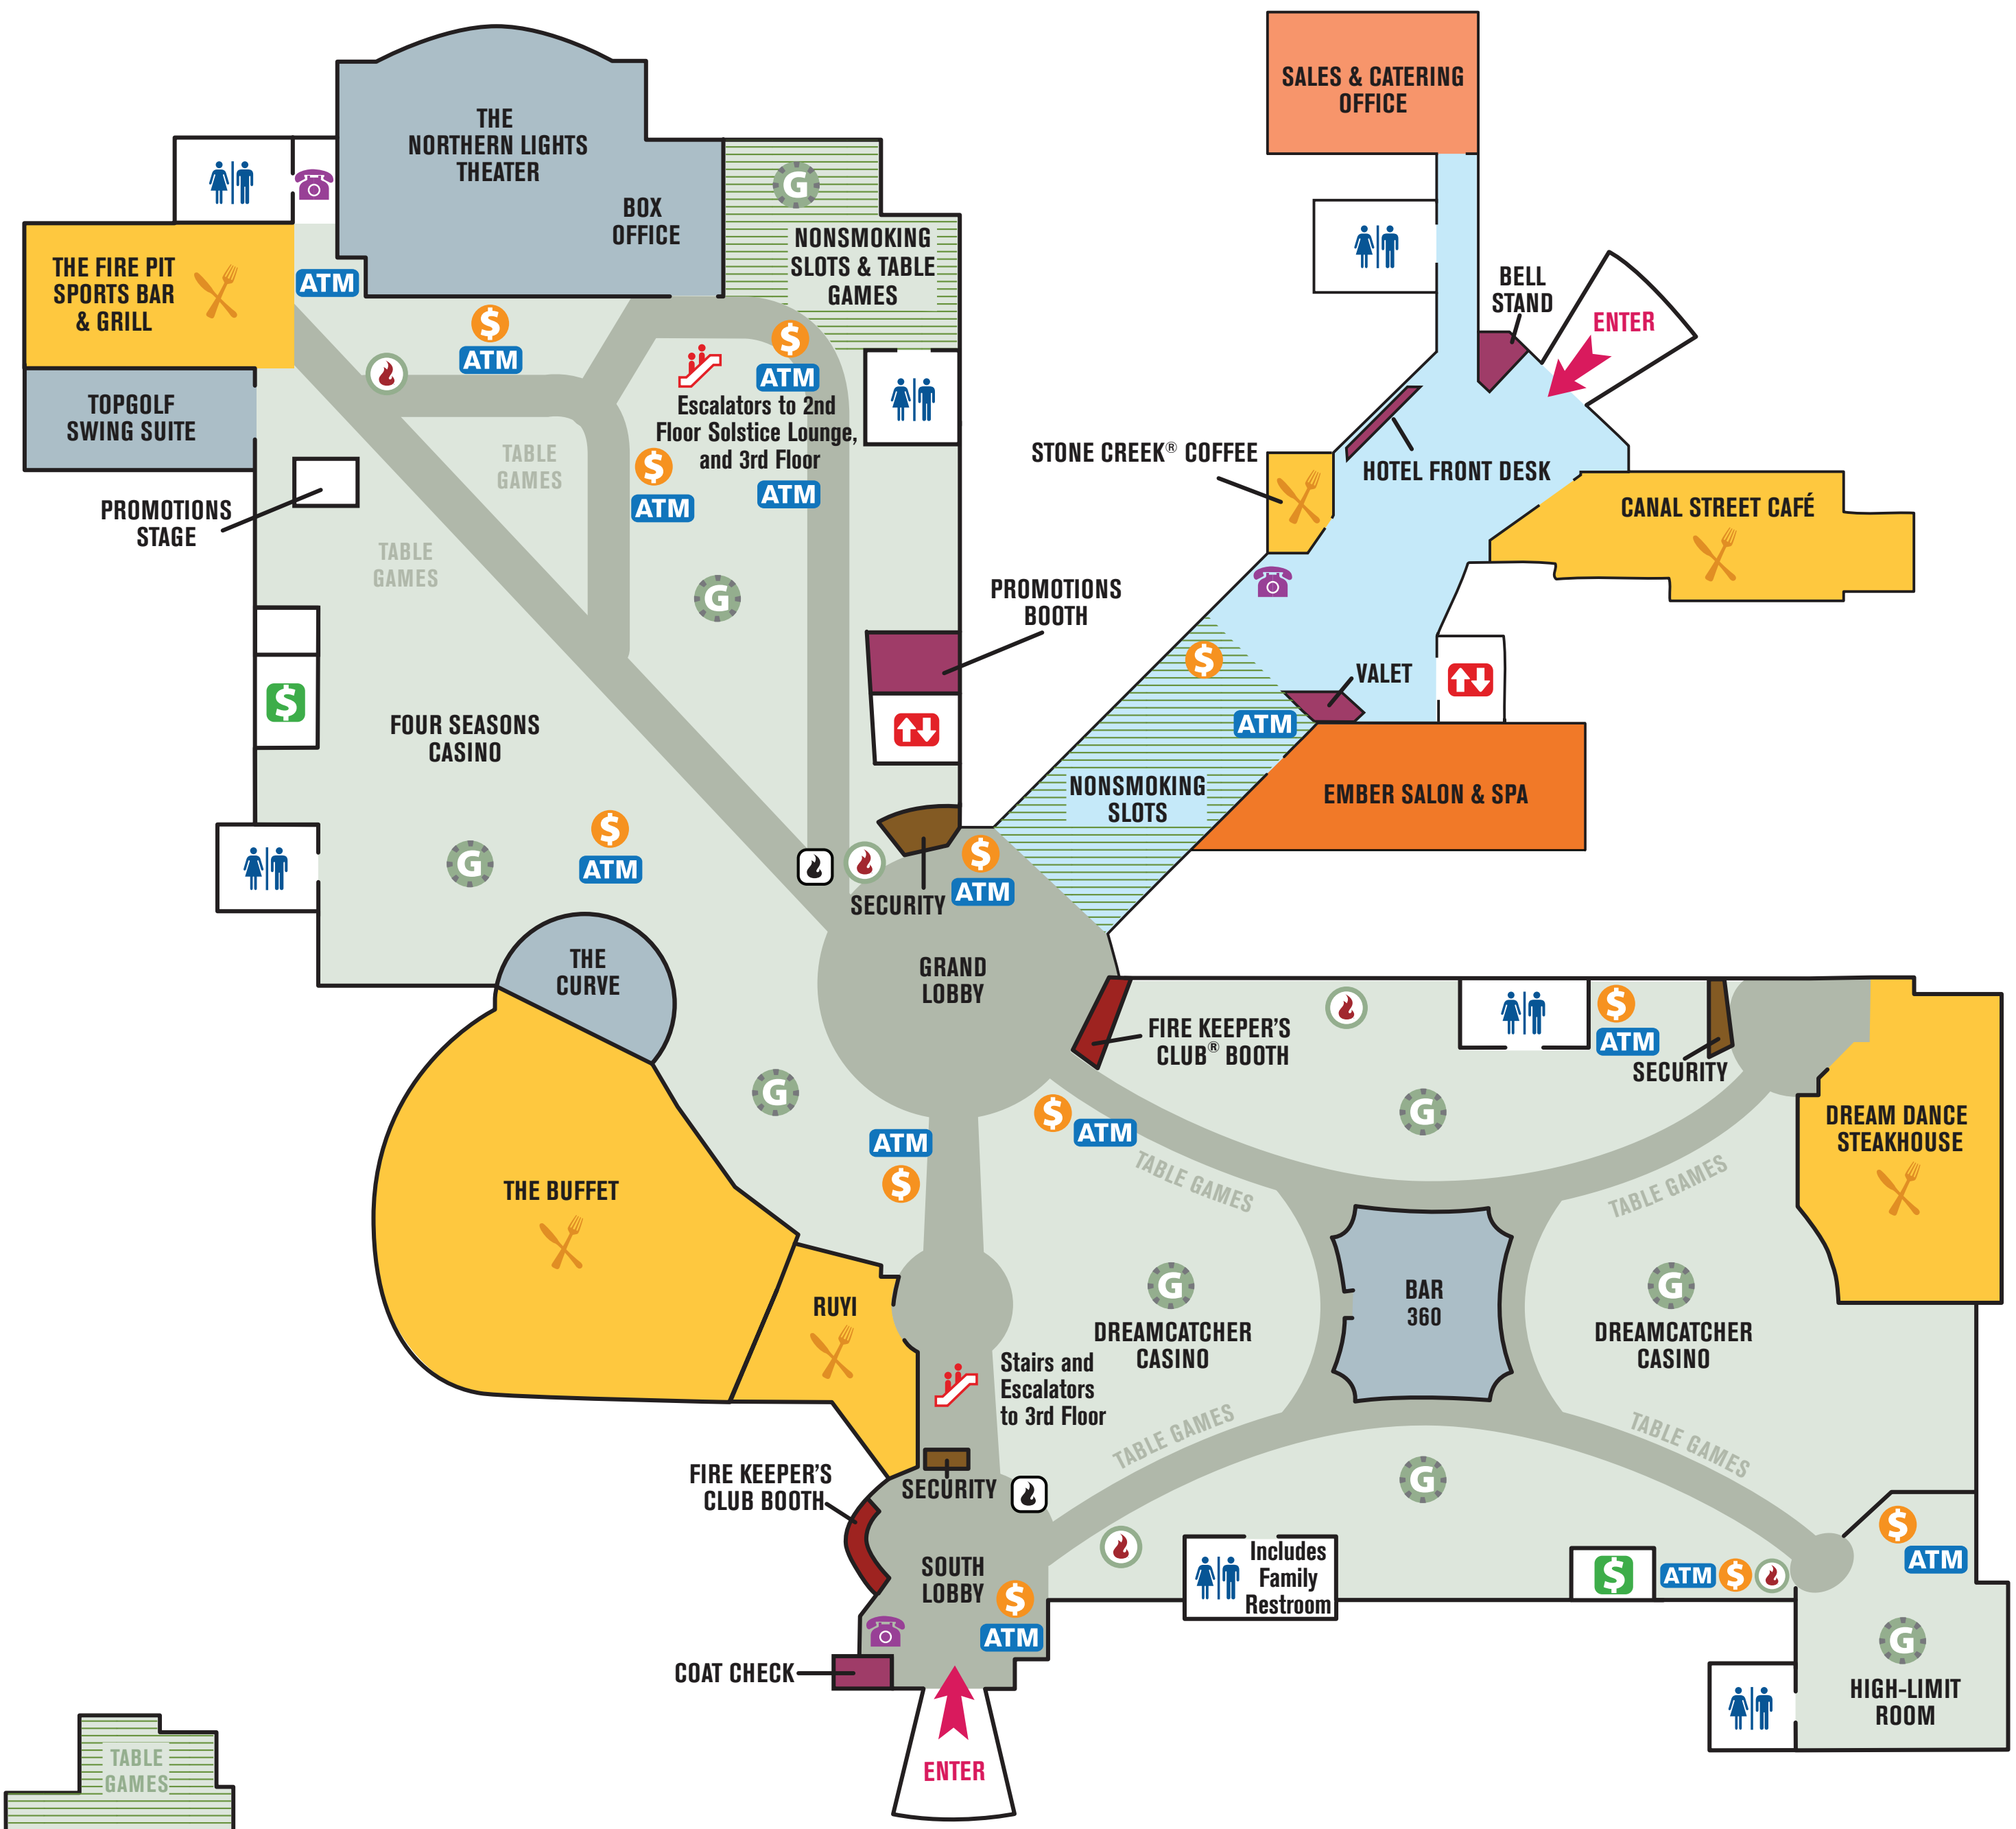

**FIRST FLOOR**

**GAMING**

- HIGH-LIMIT ROOM
- SLOTS
- TABLE GAMES

**ENTERTAINMENT**

- BAR 360
- THE CURVE
- THE NORTHERN LIGHTS THEATER
- TOPGOLF SWING SUITE

**DINING**

- THE BUFFET
- CANAL STREET CAFÉ
- DREAM DANCE STEAKHOUSE
- FIRE PIT SPORTS BAR & GRILL
- RUYI
- STONE CREEK COFFEE

**SPA**

- EMBER SALON & SPA

**FIRST FLOOR**

**SECOND FLOOR**

**GAMING**

- SOLSTICE LOUNGE:
- PREMIER PLAYER'S CLUB

**THIRD FLOOR**

**GAMING**

- BINGO HALL
- OFF-TRACK BETTING
- POKER ROOM
- SKY LODGE NONSMOKING SLOTS

**DINING**

- BELLA ITALIANA
- BINGO SNACK BAR
- MENOMONEE VALLEY FOOD COURT

**CATERING**

- CLARITY ROOM
- EVENT CENTER
- FIREPLACE/TRIBAL ROOM
- HARMONY ROOM
- INNOVATION ROOM
- INSPIRE ROOM
- LEGACY BALLROOM
- PROGRESS ROOM
- PROSPERITY ROOM
- SERENITY ROOM
- WOODLAND DREAMS BALLROOM

**RETAIL**

- SWEET GRASS GIFT SHOP

**SECOND FLOOR**

**LEGEND**

- HOTEL
- DINING
- ENTERTAINMENT
- FKC
- SECURITY
- GUEST SERVICES
- GAMING FLOOR
- SALES & CATERING
- EMBER SALON & SPA
- NONSMOKING GAMING FLOOR
- ENTRANCE
- GAMBLING FLOOR
- DINING
- RESTROOM
- ELEVATOR
- PROMOTIONAL KIOSK
- ENROLLMENT KIOSK
- ESCALATOR
- CASHIER
- ATM
- TICKET REDEMPTION
- TELEPHONE