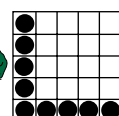

Jackpot starts at \$200 and will increase \$200 each session until won.

BONUS PACK

GAME 68
Crazy "L"
Any Direction

Prize: \$3,000

GAME 69
Double "L"
Any Direction

Prize: \$5,000

Same Sheet

**SPECIAL PACK GAME
PICK 8**