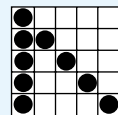

GAME 47
Two Hardways
No Free Space

Prize: \$1,000

GAME 48
Crazy Bingo
Two Straight Lines,
First Number Wild

Prize: \$1,000

4X4 SPECIAL

GAME 49
Eight-Pack
Anywhere

Prize: \$1,000

GAME 50
4 x 4