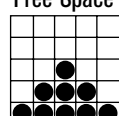

5★s in 48 #s or less wins a spin of the jackpot wheel with a top prize of **\$1,000,000!**

BONUS PACK

GAME 59
Hamburger
As Shown

Prize: \$2,000

BONUS PACK

GAME 60
Crazy Pyramid
Any Direction from
Free Space