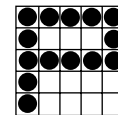

BONUS PACK

GAME 73
Potawatomi "P"
As Shown