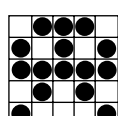

BONUS PACK

GAME 61
Invader
As Shown