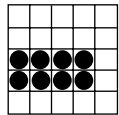

GAME 47
Two Hardways
No Free Space

Prize: \$1,000

GAME 48
Crazy Bingo
Two Straight Lines,
First Number Wild

Prize: \$1,000

4X4 SPECIAL

GAME 49
Eight-Pack
Anywhere

Prize: \$1,000

GAME 50
4 x 4