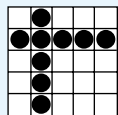

GAME 47
Two Hardways
No Free Space

Prize: \$1,000

GAME 48
Crazy Bingo
Two Straight Lines,
First Number Wild

Prize: \$1,000

4X4 SPECIAL

GAME 49
Eight-Pack
Anywhere

Prize: \$1,000

GAME 50
4 x 4

Prize: \$5,000

Same Sheet

2ND INTERMISSION

TBA SPECIAL

GAME 51
TBA

Prize: TBA

BONUS PACK • \$15,000 JACKPOT

GAME 52
Double Chevron
As Shown