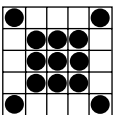

BONUS PACK • $20,000 JACKPOT

GAME 75
Sputnik
Extra 3-on/$3

Prize: $5,000

GAME 76
Coverall