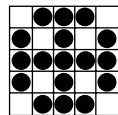

GAME 70
Floor Sales:
\$1/1-on \$5/7-on

?	?	?
?	FREE	?
?	?	?

Get all 8 #s called in 20 #s or less

Prize: Jackpot or \$1,000

BONUS PACK

GAME 71
Crazy "I"
Right side up
or on its side

Prize: \$3,000

GAME 72
Wheel
As Shown