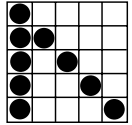

BINGO MARATHON

Paper Buy-In: \$5 per 6-on

Computer Buy-In: \$20 (12 cards for regular games & six cards for Specials)

GAME 1

Crazy Bingo
Two straight lines
first number wild

Prize: \$500

GAME 2

Eight Pack
Anywhere

Prize: \$500

GAME 3

Double Bingo
Four corners count

Prize: \$500

SPECIAL PACK

GAME 4

Caller's Choice
TBA

Prize: \$500