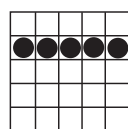

Prize for coverall in 46 numbers or less:
\$500,000 paid in annuity

GAME 6
Crazy "T"
Any Direction

Prize: \$500

TRIANGLE

GAME 7
Triangle Game
Floor Sales: \$1

Prize: Shaded \$500
Unshaded \$250

GAME 8
Hardway Bingo
No Free Space

Prize: \$200

GAME 9
Small Turtle
As Shown

Prize: \$200

GAME 10
Two Brackets

Prize: \$200

GAME 24
Double Bingo
Four Corners Count

Prize: \$200

GAME 25
Eight Pack
FREE Space Counts