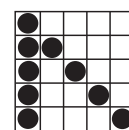

BINGO • CASINO

1721 WEST CANAL STREET • MILWAUKEE, WI 53233
1-800-PAYBIG • PAYSBIG.COM

Shaded games are not included in your package.

GAME 1
Double Bingo
Four Corners Count

Prize: \$200

GAME 2
Crazy Kite
Any Direction

Prize: \$200

GAME 3
Broken Frame
As Shown

Prize: \$200

GAME 4
Crazy Bingo
2 Straight Lines,
First Number Wild

Prize: \$200

GAME 5
One Away
Letter "X"

Prize: \$200

CHARITY GAME