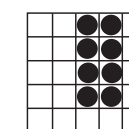

Prize: \$200

GAME 9
Small Turtle
As Shown

Prize: \$200

GAME 10
Two Brackets

Prize: \$200

GAME 24
Double Bingo
Four Corners Count

Prize: \$200

GAME 25
Eight Pack
FREE Space Counts