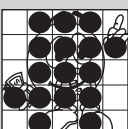

Prize: \$200

B-13 SPECIAL

GAME 11
Eyes, Hands & Feet

Prize: Jackpot
or \$313

GAME 12
Full Body

Prize: Jackpot
or \$513

Floor
Sales:
\$2
Same
Sheet

GAME 13
Stamp &
4 Corners

Prize: \$200

GAME 14
Small Picture
Frame
As Shown

Prize: \$200

GAME 15
Crazy Arrow
Any Direction

Prize: \$500

INTERMISSION

GAME 16
Six Pack
No FREE Space

Prize: \$200