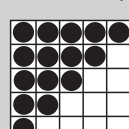

Prize for coverall in 46 numbers or less:
\$500,000 paid in annuity

GAME 6
Crazy "T"
Any Direction

Prize: \$500

TRIANGLE

GAME 7
Triangle Game
Floor Sales: \$1

Prize: Shaded \$500
Unshaded \$250

GAME 8
Hardway Bingo
No Free Space

Prize: \$200

GAME 9
Small Turtle
As Shown

Prize: \$200

GAME 10
Two Brackets

Prize: \$200

GAME 24
Double Bingo
Four Corners Count

Prize: \$200

GAME 25
Eight Pack
FREE Space Counts