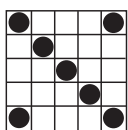

WEEKEND NIGHT OWL

BINGO SESSION

STARTING TIME 11 P.M. FRIDAY-SATURDAY

8:30 P.M. SUNDAY

- \$10** per 6-on
- \$14** per 9-on
- \$5** extra 3-on
- \$10** Special Pack
- \$1** Hotball
- \$19** computer play
(\$19 for the 12 card minimum buy-in)

BINGO • CASINO

1721 WEST CANAL STREET • MILWAUKEE, WI 53233
1-800-PAYBIG • PAYSBIG.COM

Shaded games are not included in your package.

GAME 1
Double Bingo
Four Corners Count

Prize: \$200

GAME 2
Crazy Kite
Any Direction