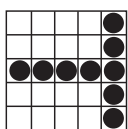

Prize for coverall in 46 numbers or less:
$500,000 paid in annuity

GAME 6
Crazy "T"
Any Direction

Prize: $500