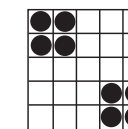

LAYER CAKE SPECIAL

Layer Cake
Filling

Prize: \$250

Layer
Cake

Prize: \$500

\$1 per 3-on
OR

GAME 28
Double Postage
Stamps

Prize: \$200