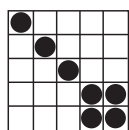

BINGO • CASINO

1721 WEST CANAL STREET • MILWAUKEE, WI 53233
1-800-PAYBIG • PAYSBIG.COM

Shaded games are not included in your package.

GAME 1
Double Bingo
Four Corners Count

Prize: \$200

GAME 2
Crazy Kite
Any Direction

Prize: \$200

GAME 3
Broken Frame
As Shown

Prize: \$200

GAME 4
Crazy Bingo
2 Straight Lines,
First Number Wild

Prize: \$200

GAME 5
One Away
Letter "X"

Prize: \$200

CHARITY GAME