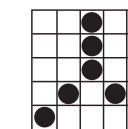

Prize: \$200

B-13 SPECIAL

GAME 11
Eyes, Hands & Feet

Prize: Jackpot
or \$313

GAME 12
Full Body

Prize: Jackpot
or \$513

Floor
Sales:
\$2
Same
Sheet

GAME 13
Stamp &
4 Corners