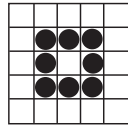

Prize: $200

GAME 15
Crazy Arrow
Any Direction