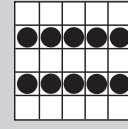

LAYER CAKE SPECIAL

Layer Cake
Filling

Prize: $250

Layer
Cake