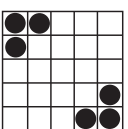

Prize for coverall in 46 numbers or less:
\$500,000 paid in annuity

GAME 6
Crazy "T"
Any Direction

Prize: \$500

TRIANGLE

GAME 7
Triangle Game
Floor Sales: \$1

Prize: Shaded \$500
Unshaded \$250

GAME 8
Hardway Bingo
No Free Space

Prize: \$200

GAME 9
Small Turtle
As Shown

Prize: \$200

GAME 10
Two Brackets

Prize: \$200

GAME 24
Double Bingo
Four Corners Count

Prize: \$200

GAME 25
Eight Pack
FREE Space Counts