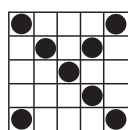

BINGO • CASINO

1721 WEST CANAL STREET • MILWAUKEE, WI 53233
1-800-PAYBIG • PAYSBIG.COM

Shaded games are not included in your package.

GAME 1
Double Bingo
Four Corners Count

Prize: \$200

GAME 2
Crazy Kite
Any Direction

Prize: \$200

GAME 3
Broken Frame
As Shown

Prize: \$200

GAME 4
Crazy Bingo
2 Straight Lines,
First Number Wild

Prize: \$200

GAME 5
One Away
Letter "X"

Prize: \$200

CHARITY GAME