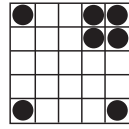

Prize: \$200

B-13 SPECIAL

GAME 11
Eyes, Hands & Feet

Prize: Jackpot
or \$313

GAME 12
Full Body

Prize: Jackpot
or \$513

Floor
Sales:
\$2
Same
Sheet

GAME 13
Stamp &
4 Corners

Prize: \$200

GAME 14
Small Picture
Frame
As Shown

Prize: \$200

GAME 15
Crazy Arrow
Any Direction

Prize: \$500

INTERMISSION

GAME 16
Six Pack
No FREE Space

Prize: \$200