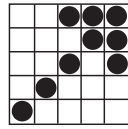

Prize: $500

INTERMISSION

GAME 16
Six Pack
No FREE Space