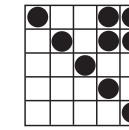

GAME 17
Crazy Horseshoe
Floor Sales \$1

Prize: 50% to Winner
50% to Miracle
Charity Fund

GAME 18
Crazy Bingo
2 Straight Lines,
First Number Wild

Prize: \$200

GAME 19
Line & Stamp
No Overlapping

Prize: \$200

POT OF GOLD

GAME 20 • Match 3
Posted amount or \$100
GAME 21 • Outline Diamond
Posted amount or \$200
GAME 22 • Large Picture Frame
Posted amount or \$300
GAME 23 • Coverall
Posted amount or \$1,000 Floor Sales: \$3