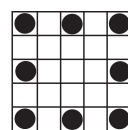

BINGO • CASINO

1721 WEST CANAL STREET • MILWAUKEE, WI 53233
1-800-PAYBIG • PAYSBIG.COM

Shaded games are not included in your package.

GAME 1
Double Bingo
Four Corners Count

Prize: \$200

GAME 2
Crazy Kite
Any Direction

Prize: \$200

GAME 3
Broken Frame
As Shown

Prize: \$200

GAME 4
Crazy Bingo
2 Straight Lines,
First Number Wild

Prize: \$200

GAME 5
One Away
Letter "X"

Prize: \$200

CHARITY GAME