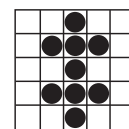

Prize for coverall in 46 numbers or less:
\$500,000 paid in annuity

GAME 6
Crazy "T"
Any Direction

Prize: \$500

TRIANGLE

GAME 7
Triangle Game
Floor Sales: \$1

Prize: Shaded \$500
Unshaded \$250

GAME 8
Hardway Bingo
No Free Space

Prize: \$200

GAME 9
Small Turtle
As Shown

Prize: \$200

GAME 10
Two Brackets

Prize: \$200

GAME 24
Double Bingo
Four Corners Count

Prize: \$200

GAME 25
Eight Pack
FREE Space Counts