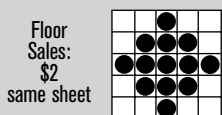

GAME 15 Filled-In Diamond