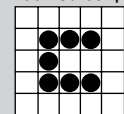

Charity Game

GAME 17 Crazy Horseshoe

Floor Sales $1