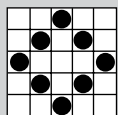

Diamond Special

GAME 14 Outline Diamond