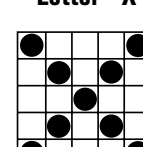

GAME 23 Letter "X"