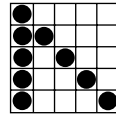

POT OF GOLD
Floor Sales: $3

Game 11 • Match three
Posted amount or $100
Game 12 • Outline diamond
Posted amount or $200
Game 13 • Large picture frame
Posted amount or $300
Game 14 • Coverall
Posted amount or $1,000
Prize for coverall in 46 numbers or
less: $500,000 Paid in annuity

INTERMISSION

RED
Game 15
Crazy Bingo
Two straight lines,
first number wild
Prize: $500