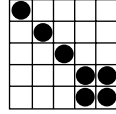

GLOW PARTY NIGHT OWL BASH

\$20 Buy-in Plays 9-on • \$5 Extra Plays 3-on • Computer Buy-in 18-on \$40

Shaded games are not included in your package.

1721 WEST CANAL STREET • MILWAUKEE, WI 53233 • 1-800-PAYSBIG • PYSBIG.COM
MUST BE AT LEAST 18 YEARS OLD TO PLAY BINGO • WINNERS RESPONSIBLE FOR ALL TAXES
MANAGEMENT RESERVES ALL RIGHTS • GAMBLING PROBLEM? CALL 1-800-426-2535

©2015 FOREST COUNTY POTAWATOMI COMMUNITY, WISCONSIN

BLUE
Game 1
Crazy Bingo
Two straight lines,
first number wild

Prize: \$500

ORANGE
Game 2
Crazy Kite
Any direction

Prize: \$500

GREEN
Game 3
Double Bingo
Four corners count