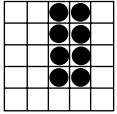

©2015 FOREST COUNTY POTAWATOMI COMMUNITY, WISCONSIN

BLUE
Game 1
Crazy Bingo
Two straight lines,
first number wild

Prize: \$500

ORANGE
Game 2
Crazy Kite
Any direction

Prize: \$500

GREEN
Game 3
Double Bingo
Four corners count

Prize: \$500

YELLOW
Game 4
Crazy Arrow
Prize: \$1,000

PINK
Game 5
Line & Stamp
Prize: \$500

GRAY
Game 6
Eight Pack
Anywhere

Prize: \$500

POKER BINGO
Game 7
Floor Sales: \$2

Prize:
Unmatched \$400
Matched \$1,199

DOUBLE ACTION SPECIAL
Game 8
Coverall
Floor Sales: \$1/1-on

Prize: \$500
35 numbers or less
pays \$1,199

OLIVE
Game 9
Hardway
No FREE Space
Prize: \$500

BROWN
Game 10
Handstand
Prize: \$2,000

POT OF GOLD
Floor Sales: \$3