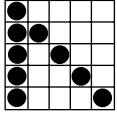

GLOW PARTY NIGHT OWL BASH

\$20 Buy-in Plays 9-on • \$5 Extra Plays 3-on • Computer Buy-in 18-on \$40

Shaded games are not included in your package.

1721 WEST CANAL STREET • MILWAUKEE, WI 53233 • 1-800-PAYSBIG • PYSBIG.COM
MUST BE AT LEAST 18 YEARS OLD TO PLAY BINGO • WINNERS RESPONSIBLE FOR ALL TAXES
MANAGEMENT RESERVES ALL RIGHTS • GAMBLING PROBLEM? CALL 1-800-426-2535

©2015 FOREST COUNTY POTAWATOMI COMMUNITY, WISCONSIN

BLUE
Game 1
Crazy Bingo
Two straight lines,
first number wild

Prize: \$500

ORANGE
Game 2
Crazy Kite
Any direction

Prize: \$500

GREEN
Game 3
Double Bingo
Four corners count