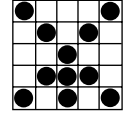

©2015 FOREST COUNTY POTAWATOMI COMMUNITY, WISCONSIN

BLUE
Game 1
Crazy Bingo
Two straight lines,
first number wild

Prize: \$500

ORANGE
Game 2
Crazy Kite
Any direction

Prize: \$500

GREEN
Game 3
Double Bingo
Four corners count

Prize: \$500

YELLOW
Game 4
Crazy Arrow
Prize: \$1,000

PINK
Game 5
Line & Stamp
Prize: \$500

GRAY
Game 6
Eight Pack
Anywhere

Prize: \$500

POKER BINGO
Game 7
Floor Sales: \$2

Prize:
Unmatched \$400
Matched \$1,199

DOUBLE ACTION SPECIAL
Game 8
Coverall
Floor Sales: \$1/1-on

Prize: \$500
35 numbers or less
pays \$1,199

OLIVE
Game 9
Hardway
No FREE Space
Prize: \$500

BROWN
Game 10
Handstand
Prize: \$2,000

POT OF GOLD
Floor Sales: \$3