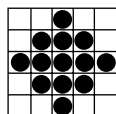

PURPLE
LAYER CAKE SPECIAL
Layer Cake Filling

Floor Sales: $1 per 3-on
Layer Cake

Prize: $500 Prize: $1,000

ORANGE
Game 24
Filled-In Diamond
Prize: $2,000