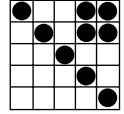

©2015 FOREST COUNTY POTAWATOMI COMMUNITY, WISCONSIN

BLUE
Game 1
Crazy Bingo
Two straight lines,
first number wild

Prize: \$500

ORANGE
Game 2
Crazy Kite
Any direction

Prize: \$500

GREEN
Game 3
Double Bingo
Four corners count

Prize: \$500

YELLOW
Game 4
Crazy Arrow
Prize: \$1,000

PINK
Game 5
Line & Stamp
Prize: \$500

GRAY
Game 6
Eight Pack
Anywhere

Prize: \$500

POKER BINGO
Game 7
Floor Sales: \$2

Prize:
Unmatched \$400
Matched \$1,199