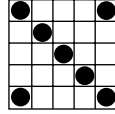

©2015 FOREST COUNTY POTAWATOMI COMMUNITY, WISCONSIN

BLUE
Game 1
Crazy Bingo
Two straight lines,
first number wild

Prize: \$500

ORANGE
Game 2
Crazy Kite
Any direction

Prize: \$500

GREEN
Game 3
Double Bingo
Four corners count

Prize: \$500

YELLOW
Game 4
Crazy Arrow
Prize: \$1,000

PINK
Game 5
Line & Stamp
Prize: \$500

GRAY
Game 6
Eight Pack
Anywhere

Prize: \$500

POKER BINGO
Game 7
Floor Sales: \$2

Prize:
Unmatched \$400
Matched \$1,199