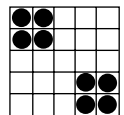

BLUE
Game 23
Two Stamps
Prize: $500