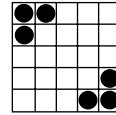

PURPLE
Game 16
Two Brackets
Prize: $500