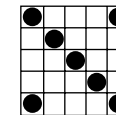

PICK EIGHT
Game 20
Floor Sales: $1/1-on $5/7-on

?	?	?
?	FREE	?
?	?	?

Get all 8 #'s called in 20 #'s or less
Prize: Jackpot or $500

TAN
50/50 SPECIAL
Game 21
Hammer Head "T"
Floor Sales: $2/3-on

Prize: 50% to winner
50% to Heart of Canal Street Fund

AQUA
Game 22
Double Bingo
Four corners count
Prize: $500