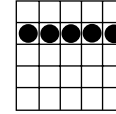

©2015 FOREST COUNTY POTAWATOMI COMMUNITY, WISCONSIN

BLUE
Game 1
Crazy Bingo
Two straight lines,
first number wild

Prize: \$500

ORANGE
Game 2
Crazy Kite
Any direction

Prize: \$500

GREEN
Game 3
Double Bingo
Four corners count

Prize: \$500

YELLOW
Game 4
Crazy Arrow
Prize: \$1,000

PINK
Game 5
Line & Stamp
Prize: \$500

GRAY
Game 6
Eight Pack
Anywhere

Prize: \$500

POKER BINGO
Game 7
Floor Sales: \$2

Prize:
Unmatched \$400
Matched \$1,199

DOUBLE ACTION SPECIAL
Game 8
Coverall
Floor Sales: \$1/1-on

Prize: \$500
35 numbers or less
pays \$1,199

OLIVE
Game 9
Hardway
No FREE Space
Prize: \$500

BROWN
Game 10
Handstand
Prize: \$2,000

POT OF GOLD
Floor Sales: \$3