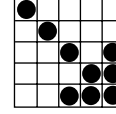

©2015 FOREST COUNTY POTAWATOMI COMMUNITY, WISCONSIN

BLUE
Game 1
Crazy Bingo
Two straight lines,
first number wild

Prize: \$500

ORANGE
Game 2
Crazy Kite
Any direction

Prize: \$500

GREEN
Game 3
Double Bingo
Four corners count

Prize: \$500

YELLOW
Game 4
Crazy Arrow
Prize: \$1,000

PINK
Game 5
Line & Stamp
Prize: \$500

GRAY
Game 6
Eight Pack
Anywhere

Prize: \$500

POKER BINGO
Game 7
Floor Sales: \$2

Prize:
Unmatched \$400
Matched \$1,199