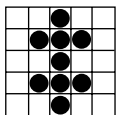

INTERMISSION

RED
Game 15
Crazy Bingo
Two straight lines,
first number wild
Prize: \$500

PURPLE
Game 16
Two Brackets
Prize: \$500

TBA SPECIAL
Game 17
Game Changes Seasonally
Pattern TBA
Prize: TBA

ORANGE
TRIANGLE GAME
Game 18
Floor Sales: \$1

Prize: Shaded \$1,000
Unshaded \$500

BLACK
Game 19
Small Turtle
Prize: \$1,000

PICK EIGHT
Game 20
Floor Sales: \$1/1-on \$5/7-on

| | | |
|---|------|---|
| ? | ? | ? |
| ? | FREE | ? |
| ? | ? | ? |

 Get all 8 #'s called in 20 #'s or less
Prize: Jackpot or \$500